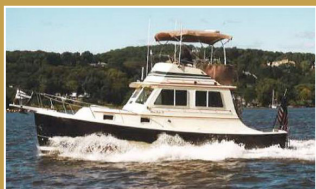

## A NEW STANDARD IN YACHT BROKERAGE SERVICES

**Eastbay 38 EX 1998, gleaming example, \$205,000**

**Eastbay 38 Custom HX  
1996, exceptional, \$215,000**

**Grand Banks 42 Classic  
1988, great cruising home, \$168,500**

**Blue Seas 31 FB  
1989, salty Down East, \$99,000**

**Marine Trader 38 DC Trawler  
1987, Great Loop boat, \$99,500**

**Eastbay 47 FB Sedan  
2007, \$719,000**

**Eastbay 43 HX  
2005/7, \$449,000**

**CALL LESLIE QUARRIER, CPYB  
(860) 388-8701**